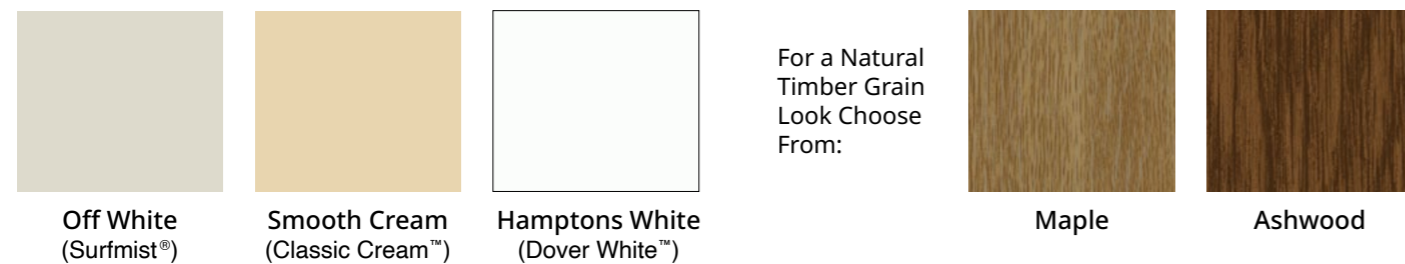

Apollo Patios manufactures our Australian-made Insulated Roofing using UniCote® steel on the top side and the ceiling side. UniCote® steel is highly durable and desirable and is designed and tested to give long-lasting colour retention. Apollo Insulated Roofing is designed, engineered and manufactured to ensure year-round comfort and exceptional quality.

Top-side colours:

Under-side colours:

UniCote® Coastal *Extra protection*

For projects close to the ocean or other corrosive influences we recommend UniCote® Coastal steel. UniCote® Coastal is a highly durable product offering optimum performance against corrosion and with improved cut edge performance designed to give excellent colour retention and high formability at moderate cost.

Beam Colours *Design versatility*

Post Colours

Gutter colours:

All colours shown are available to match your roofing and the existing gutters on your home.

The UniCote® steel colour swatches have been reproduced to represent actual product colours as accurately as possible. However, we recommend checking your chosen colour against an actual sample of the product before purchasing, as varying light conditions, different screens and limitations of the printing process may affect colour tones. Equivalent COLORBOND® colour names are registered trade marks of BlueScope Steel Limited.™ colour names are trade marks of BlueScope Steel Limited.