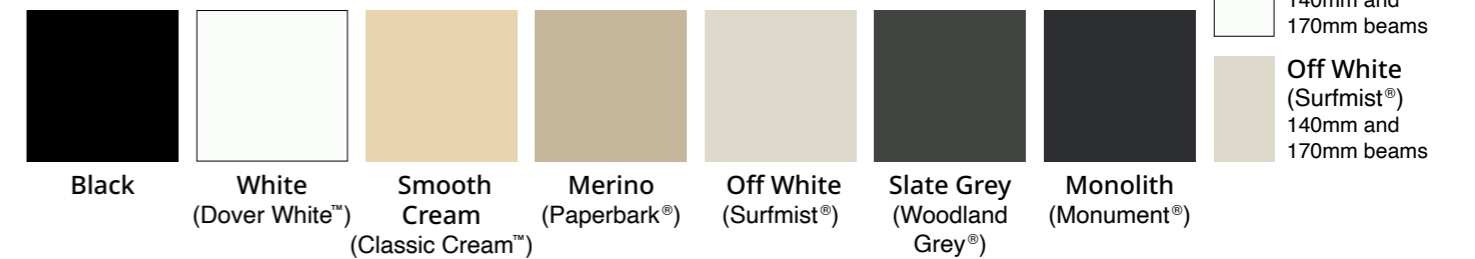

Top-side colours:

Under-side colours:

UniCote® Coastal *Extra protection*

For projects close to the ocean or other corrosive influences we recommend UniCote® Coastal steel. UniCote® Coastal is a highly durable product offering optimum performance against corrosion and with improved cut edge performance designed to give excellent colour retention and high formability at moderate cost.

Unicote® Coastal Top-side:

Under-side:

Features and Benefits

- Manufactured and built to last
- Rigorously tested to deliver to the highest standards
- Roofing panels are delivered cut to size, cutting installation time
- Thicknesses ranging from 50mm – 200mm
- Integrated service channels for electrician installed fans and lighting
- Length limitations 2.0m to 12.5m

Beam Colours *Design versatility*

Post Colours

Gutter colours:

All colours shown are available to match your roofing and the existing gutters on your home.

The UniCote® steel colour swatches have been reproduced to represent actual product colours as accurately as possible. However, we recommend checking your chosen colour against an actual sample of the product before purchasing, as varying light conditions, different screens and limitations of the printing process may affect colour tones. Equivalent COLORBOND® colour names are registered trade marks of BlueScope Steel Limited.™ colour names are trade marks of BlueScope Steel Limited.