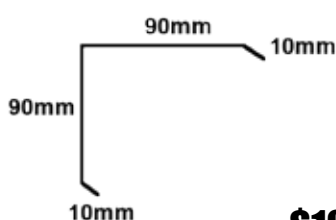

Barge Flashing

$16.00 p/lm