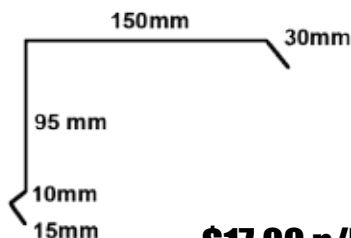

BirdBeakBarge

$17.00 p/lm