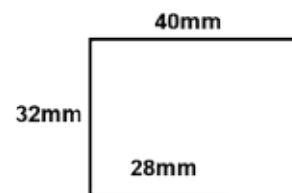

Trimdeck Channel

$12.00 p/lm