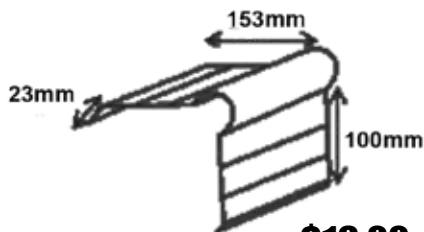

FLASHING PROFILES

RollTopRidge

\$16.00 p/lm

RollTopBarge

\$16.00 p/lm

GableRoll

\$12.00 p/lm

MetrolineBarge Cap