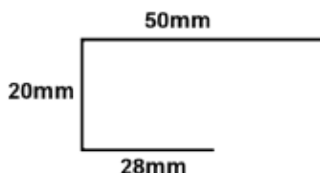

Corro. Channel

$12.00 p/lm