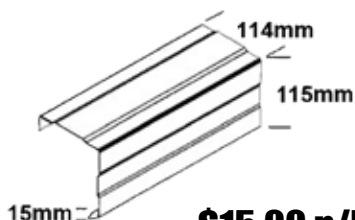

MetrolineBarge Cap

$15.00 p/lm