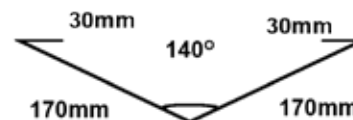

\$12.00 p/lm

Trimdeck Channel

\$12.00 p/lm

BirdBeakBarge

\$17.00 p/lm

3BreakRidge

\$17.00 p/lm

3BreakValley

\$17.00 p/lm

Suggested standard range displayed.
Please ask for your custom dimensions.