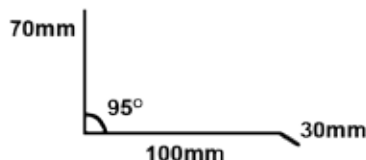

Apron Flashing

$16.00 p/lm