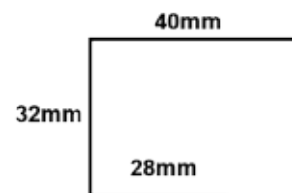

Trimdeck Channel

$10.00 p/lm