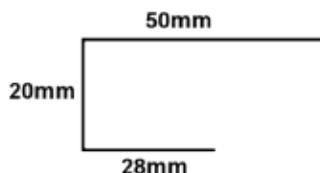

Corro. Channel

$10.00 p/lm