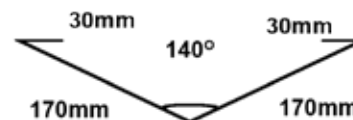

\$10.00 p/lm

Trimdeck Channel

\$10.00 p/lm

BirdBeakBarge

\$15.00 p/lm

3BreakRidge

\$15.00 p/lm

3BreakValley

\$15.00 p/lm

Suggested standard range displayed.
Please ask for your custom dimensions.