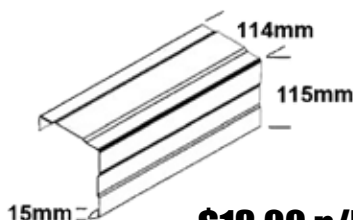

MetrolineBarge Cap

$13.00 p/lm