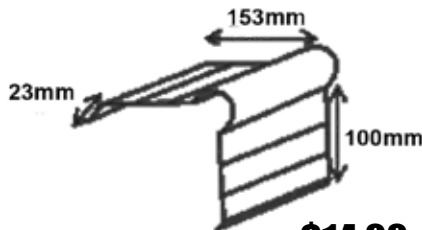

RollTopBarge

$14.00 p/lm