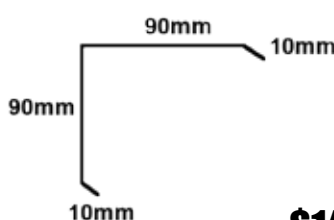

Barge Flashing

$14.00 p/lm