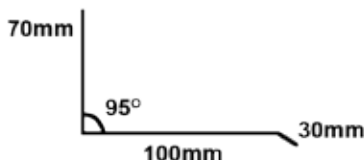

Apron Flashing

$14.00 p/lm