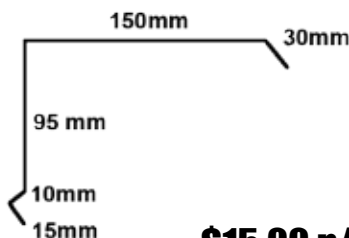

BirdBeakBarge

$15.00 p/lm