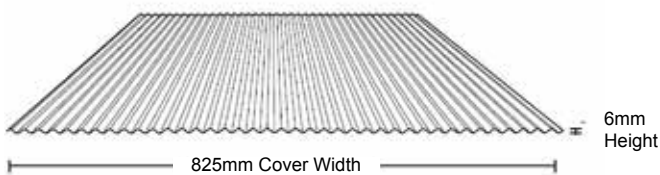

Mini-Corro

$37.00 l/m Colorbond
$37.00 l/m Zinc