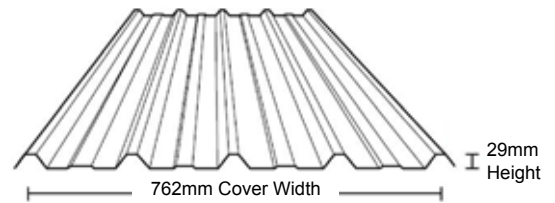

STEEL ROOFING

HUGE RANGE

GREAT SAVINGS

Corrugated

\$18.50 l/m Colorbond
\$18.50 l/m Zinc Double Sided \$26.00 l/m

Trimdek®

\$18.50 l/m Colorbond
\$18.50 l/m Zinc Double Sided \$26.00 l/m

Metlok