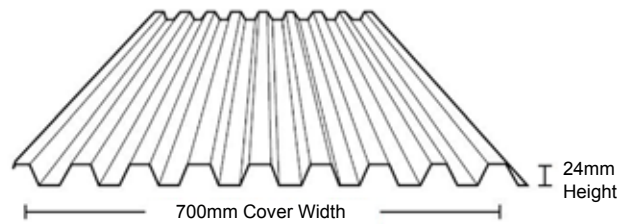

Metrospan

$21.00 l/m Colorbond
$21.00 l/m Zinc