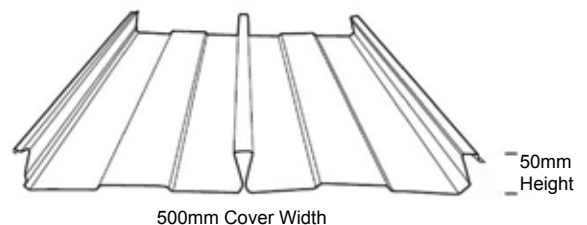

Spanplus

$30.00 l/m
Double Sided Colorbond

Cream, White, Paperbark,

Ask about Discounts for larger quantities

Showroom:
1 Rina Crt Varsity Lakes
QLD 4220
Info@roofingwarehouse.com.au
www.roofingwarehouse.com.au