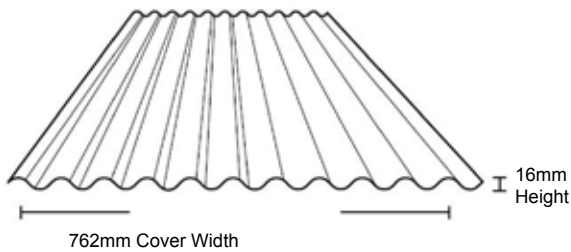

STEEL ROOFING

HUGE RANGE

GREAT SAVINGS

Corrugated

\$18.50 l/m Colorbond
\$18.50 l/m Zinc Double Sided \$26.00 l/m

Trimdek®

\$18.50 l/m Colorbond
\$18.50 l/m Zinc Double Sided \$26.00 l/m

Metlok