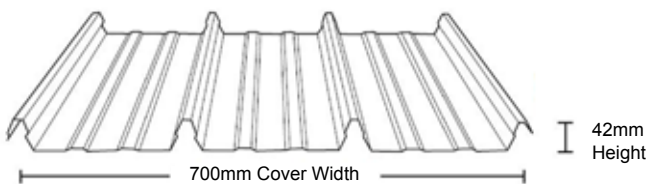

STEEL ROOFING

HUGE RANGE

GREAT SAVINGS

Corrugated

\$18.50 l/m Colorbond
\$18.50 l/m Zinc Double Sided \$26.00 l/m

Trimdek®

\$18.50 l/m Colorbond
\$18.50 l/m Zinc Double Sided \$26.00 l/m

Metlok