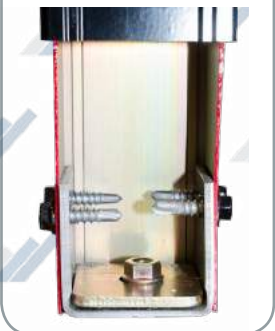

Post to Ground

Maximum Spans of V-Line Roofing

SHEET PROFILE	Freespan in Meters	
	N2-W33	N3-W41
Ausdeck V-Line 65mm .42 BMT	4.650	4.350

Fast Delivery

Most orders delivered in
10 to 14 days.
Local area delivery
$150.00