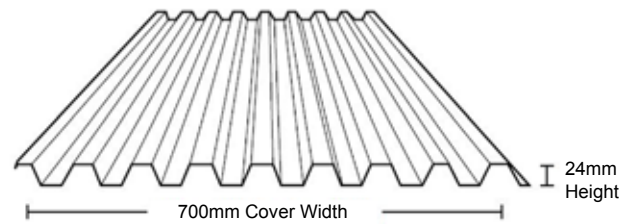

Metrospan

$18.00 l/m Colorbond
$15.00 l/m Zinc