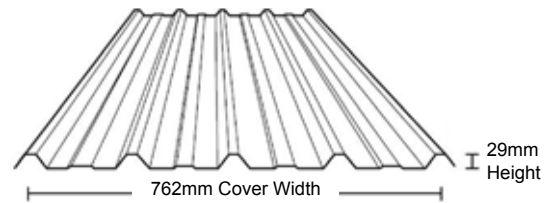

STEEL ROOFING

HUGE RANGE

GREAT SAVINGS

Corrugated

\$15.50 l/m Colorbond
\$13.50 l/m Zinc Double Sided \$22.00 l/m

Trimdek®

\$15.50 l/m Colorbond
\$13.50 l/m Zinc Double Sided \$22.00 l/m

Metlok