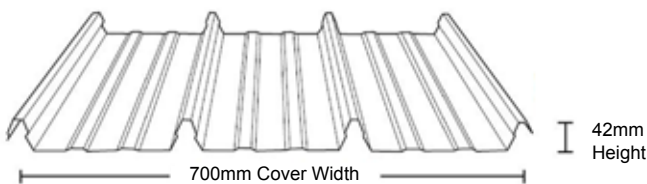

STEEL ROOFING

HUGE RANGE

GREAT SAVINGS

Corrugated

\$15.50 l/m Colorbond
\$13.50 l/m Zinc Double Sided \$22.00 l/m

Trimdek®

\$15.50 l/m Colorbond
\$13.50 l/m Zinc Double Sided \$22.00 l/m

Metlok