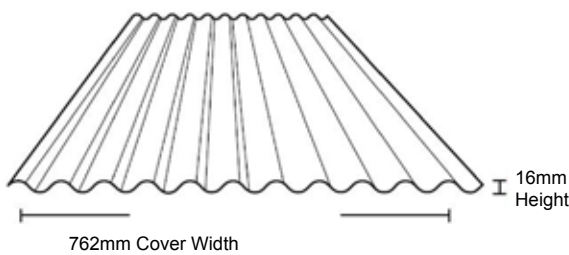

STEEL ROOFING

HUGE RANGE

GREAT SAVINGS

Corrugated

\$15.50 l/m Colorbond
\$13.50 l/m Zinc Double Sided \$22.00 l/m

Trimdek®

\$15.50 l/m Colorbond
\$13.50 l/m Zinc Double Sided \$22.00 l/m

Metlok