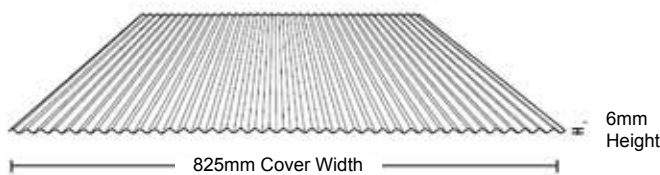

Mini-Corro

$30.00 l/m Colorbond
$25.00 l/m Zinc