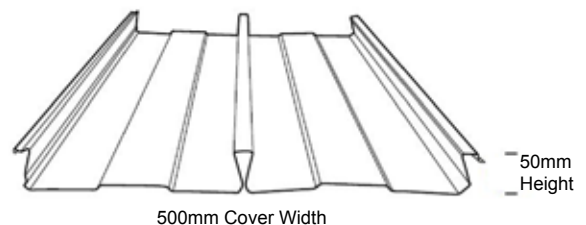

Spanplus

$25.00 l/m
Double Sided Colorbond

Cream, White, Paperbark,

Ask about Discounts for larger quantities

Showroom:
1 Rina Crt Varsity Lakes
QLD 4220
Info@roofingwarehouse.com.au
www.roofingwarehouse.com.au