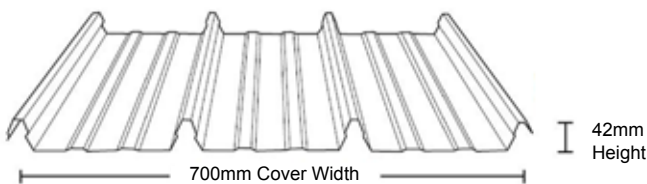

# STEEL ROOFING

**HUGE RANGE**

**GREAT SAVINGS**

Corrugated

\$15.50 l/m Colorbond  
\$13.50 l/m Zinc Double Sided \$22.00 l/m

Trimdek®

\$15.50 l/m Colorbond  
\$13.50 l/m Zinc Double Sided \$22.00 l/m

Metlok