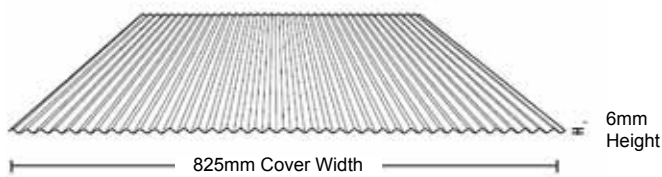

Mini-Corro

$30.00 l/m Colorbond
$25.00 l/m Zinc