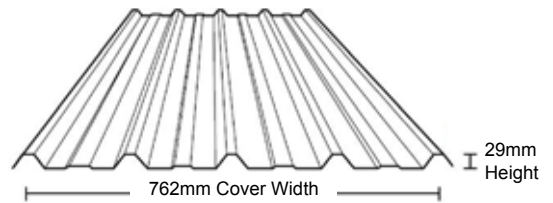

# STEEL ROOFING

**HUGE RANGE**

**GREAT SAVINGS**

Corrugated

\$15.50 l/m Colorbond  
\$13.50 l/m Zinc Double Sided \$22.00 l/m

Trimdek®

\$15.50 l/m Colorbond  
\$13.50 l/m Zinc Double Sided \$22.00 l/m

Metlok