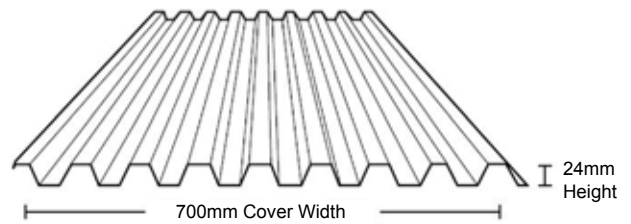

Metrospan

$18.00 l/m Colorbond
$15.00 l/m Zinc