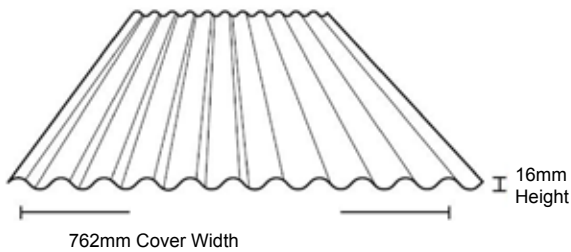

# STEEL ROOFING

**HUGE RANGE**

**GREAT SAVINGS**

Corrugated

\$15.50 l/m Colorbond  
\$13.50 l/m Zinc Double Sided \$22.00 l/m

Trimdek®

\$15.50 l/m Colorbond  
\$13.50 l/m Zinc Double Sided \$22.00 l/m

Metlok