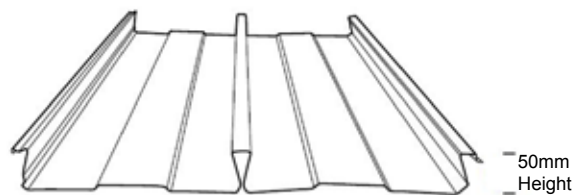

Spanplus

$25.00 l/m
Double Sided Colorbond

Cream, White, Paperbark,

Ask about Discounts for larger quantities

Showroom:
1 Rina Crt Varsity Lakes
QLD 4220
Info@roofingwarehouse.com.au
www.roofingwarehouse.com.au