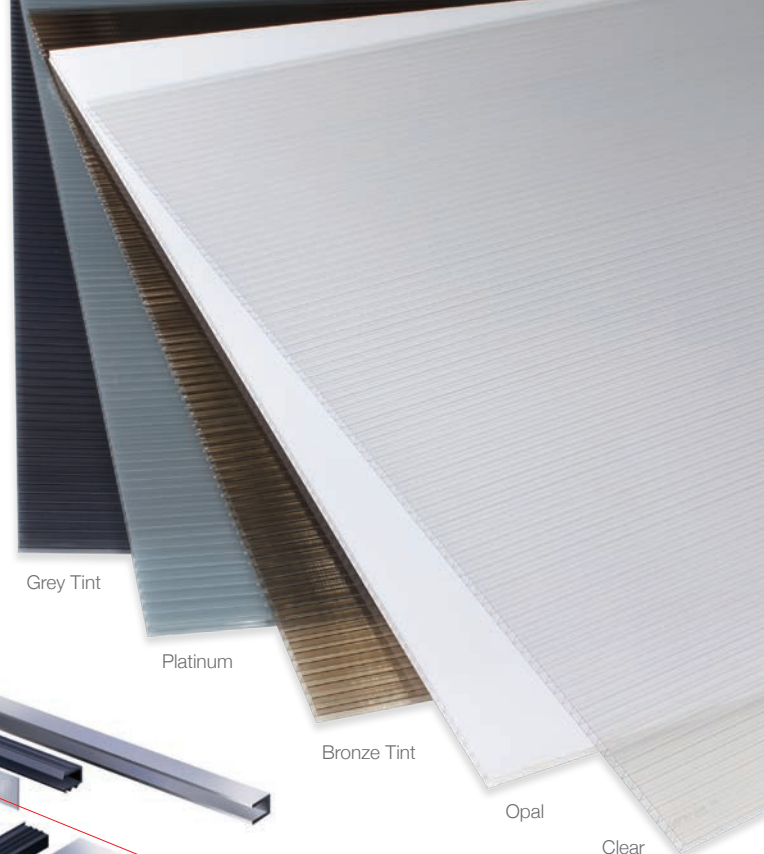

Multiwall Sheet

Makrolon® Multi UV The Everyday Range

The product range

Gauge 10mm

Standard Lengths 2.0, 3.0, 4.0, 5.0, 6.0, 7.0, 9.0 metres
Standard Width 1050mm
Standard Colours Clear, Bronze Tint, Grey Tint, Platinum, Opal
Sheet Weight 1.7 kg/m²

Other colours, gauges, widths and lengths available. Lead times may apply.

The glazing system explained

The H-Bar system makes handling and installation easy and flexible. The Makrolon® Multiwall sheets simply slot into the H-Bar ready for fixing to the structure. The glazing bar system allows for thermal expansion and eliminates the need for penetrations through the sheet, making the structure watertight.

Accessories

Aluminium Edge Bar

Standard Colours: Mill Finish, Black, White
 Standard Length: 5m

Easy slot in installation. Use to start and finish H-Bar assembly.

Aluminium One Piece H-Bar

Standard Colours: Mill Finish, Black, White
 Standard Length: 5m

Easy slot in installation. Recommended for high wind areas.

Aluminium Two Piece H-Bar

Standard Colours: Mill Finish, Black, White
 Standard Length: 5m

Join and Cover edges of Multiwall sheets. Enables ease of sheet replacement.