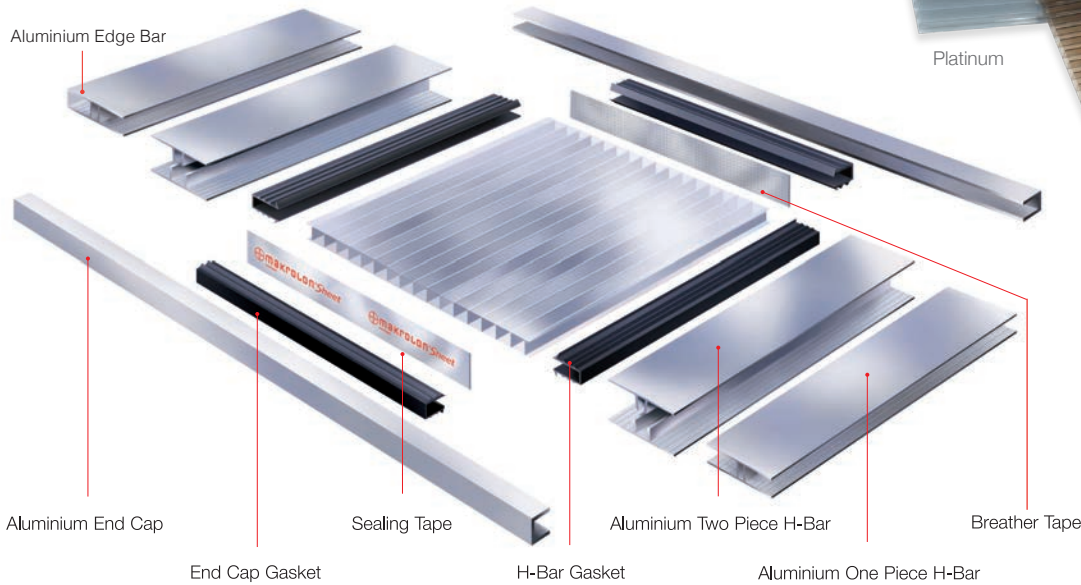

Multiwall Sheet

Makrolon® Multi UV The Everyday Range

The product range

Gauge 10mm

Standard Lengths 2.0, 3.0, 4.0, 5.0, 6.0, 7.0, 9.0 metres
Standard Width 1050mm
Standard Colours Clear, Bronze Tint, Grey Tint, Platinum, Opal
Sheet Weight 1.7 kg/m²

Other colours, gauges, widths and lengths available. Lead times may apply.

The glazing system explained

The H-Bar system makes handling and installation easy and flexible. The Makrolon® Multiwall sheets simply slot into the H-Bar ready for fixing to the structure. The glazing bar system allows for thermal expansion and eliminates the need for penetrations through the sheet, making the structure watertight.

Accessories

Aluminium Edge Bar

Standard Colours: Mill Finish, Black, White
 Standard Length: 5m

Easy slot in installation. Use to start and finish H-Bar assembly.

Aluminium One Piece H-Bar

Standard Colours: Mill Finish, Black, White
 Standard Length: 5m

Easy slot in installation. Recommended for high wind areas.

Aluminium Two Piece H-Bar

Standard Colours: Mill Finish, Black, White
 Standard Length: 5m

Join and Cover edges of Multiwall sheets. Enables ease of sheet replacement.