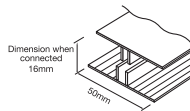

Other colours, gauges, widths and lengths available. Lead times may apply.

The glazing system explained

The H-Bar system makes handling and installation easy and flexible. The Makrolon® Multiwall sheets simply slot into the H-Bar ready for fixing to the structure. The glazing bar system allows for thermal expansion and eliminates the need for penetrations through the sheet, making the structure watertight.

Accessories

Aluminium Edge Bar

Standard Colours: Mill Finish, Black, White
 Standard Length: 5m

Easy slot in installation. Use to start and finish H-Bar assembly.

Aluminium One Piece H-Bar

Standard Colours: Mill Finish, Black, White
 Standard Length: 5m

Easy slot in installation. Recommended for high wind areas.

Aluminium Two Piece H-Bar

Standard Colours: Mill Finish, Black, White
 Standard Length: 5m

Join and Cover edges of Multiwall sheets. Enables ease of sheet replacement.