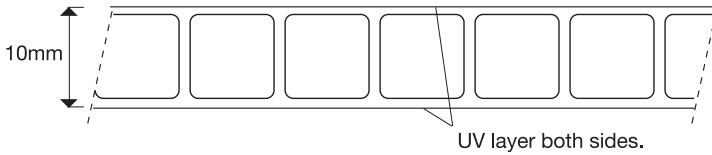

Multiwall Sheet

Makrolon® Multi UV The Everyday Range

The product range

Gauge 10mm

Standard Lengths 2.0, 3.0, 4.0, 5.0, 6.0, 7.0, 9.0 metres
Standard Width 1050mm
Standard Colours Clear, Bronze Tint, Grey Tint, Platinum, Opal
Sheet Weight 1.7 kg/m²

Other colours, gauges, widths and lengths available. Lead times may apply.

The glazing system explained

The H-Bar system makes handling and installation easy and flexible. The Makrolon® Multiwall sheets simply slot into the H-Bar ready for fixing to the structure. The glazing bar system allows for thermal expansion and eliminates the need for penetrations through the sheet, making the structure watertight.

Accessories

Aluminium Edge Bar

Standard Colours: Mill Finish, Black, White
 Standard Length: 5m

Easy slot in installation. Use to start and finish H-Bar assembly.

Aluminium One Piece H-Bar

Standard Colours: Mill Finish, Black, White
 Standard Length: 5m

Easy slot in installation. Recommended for high wind areas.

Aluminium Two Piece H-Bar

Standard Colours: Mill Finish, Black, White
 Standard Length: 5m

Join and Cover edges of Multiwall sheets. Enables ease of sheet replacement.