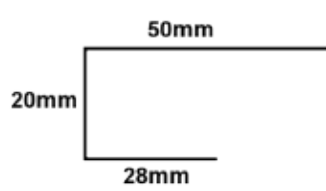

Corro. Channel

$9.00 p/m