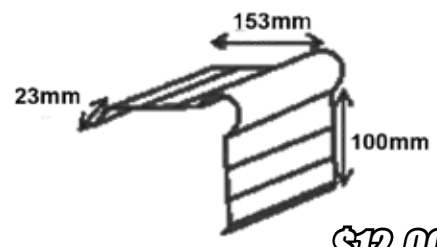

FLASHING PROFILES

RollTopRidge

\$12.00 p/m

RollTopBarge

\$12.00 p/m

GableRoll

\$9.00 p/m

MetrolineBarge Cap