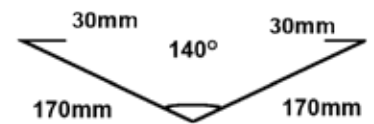

\$9.00 p/m

Trimdeck Channel

\$9.00 p/m

BirdBeakBarge

\$13.00 p/m

3BreakRidge

\$13.00 p/m

3BreakValley

\$13.00 p/m

Suggested standard range displayed.
Please ask for your custom dimensions.