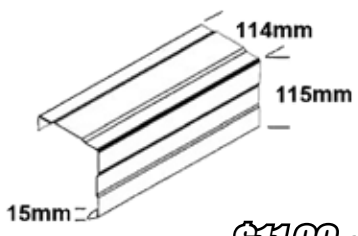

FLASHING PROFILES

RollTopRidge

\$12.00 p/m

RollTopBarge

\$12.00 p/m

GableRoll

\$9.00 p/m

MetrolineBarge Cap