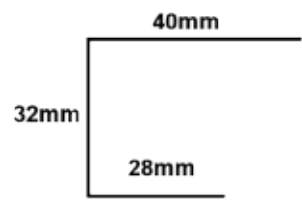

Trimdeck Channel

$9.00 p/m