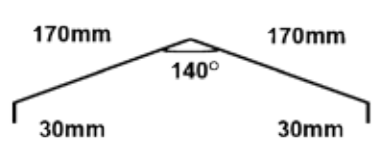

\$9.00 p/m

Trimdeck Channel

\$9.00 p/m

BirdBeakBarge

\$13.00 p/m

3BreakRidge

\$13.00 p/m

3BreakValley

\$13.00 p/m

Suggested standard range displayed.
Please ask for your custom dimensions.