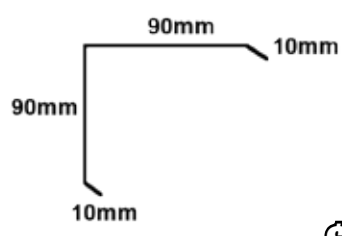

Barge Flashing

$12.00 p/m