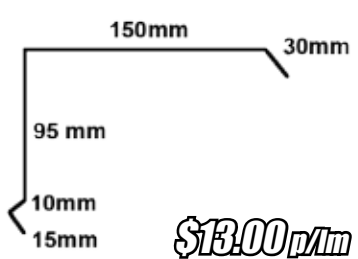

BirdBeakBarge

$13.00 p/m