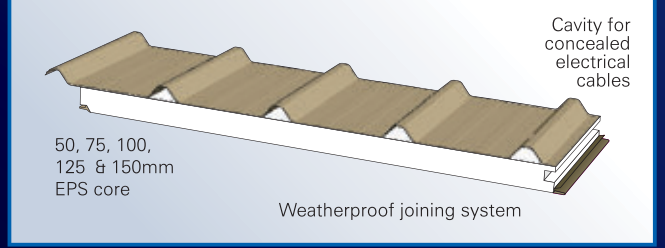

THE ROOF - RIBBED