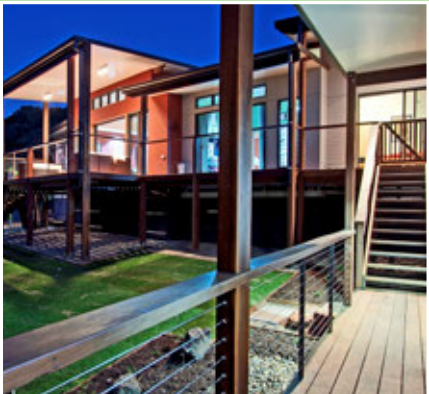

This premium roofing blends state-of-the art heat resistant roofing with designer finishes that will transform the outdoor appeal of your home. Superior, durable roofing that creates all weather outdoor spaces for year-round comfort and entertaining.

Gable End

A gable awning with recessed skylights or freespan roofline to match your existing roof profile? A traditional flat roof design with sleek, ceiling finish or a self bracing hip roof for a high pitched effect? Because each and every Ausdeck insulated roof is custom designed, your new outdoor living area is limited only by your imagination! Ask your patio designer to recommend the best solution for your house style, or experiment with different finishes with the "Vision Patio Styler".

The most versatile outdoor roofing solution

Features

- Available in ribbed and corrugated profiles
- Cost effective and low maintenance
- Sleek, contemporary ceiling finish
- Fewer posts, allowing for more open space
- Extensive range of decorator colours
- Minimises noise from rain and storms
- Matches existing house roof profile and colours
- Water-tight joining system
- Protective film reduces potential for damage
- Profiled polystyrene insulation (corrugated only)
- Concealed ducting for electrical cables for a cleaner finish
- 1000mm coverage

"The Roof" not only gives year-round protection from the elements, its clever design maximises outdoor living spaces by minimising support beams: creating a larger outdoor living area than you might imagine.