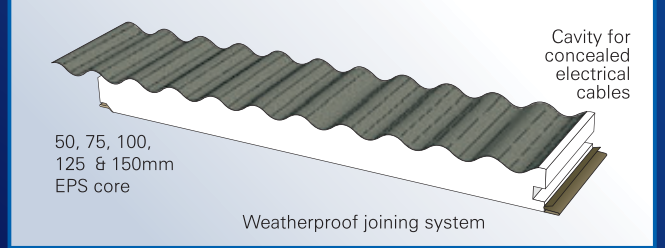

The most versatile outdoor roofing solution

Features

- Available in ribbed and corrugated profiles
- Cost effective and low maintenance
- Sleek, contemporary ceiling finish
- Fewer posts, allowing for more open space
- Extensive range of decorator colours
- Minimises noise from rain and storms
- Matches existing house roof profile and colours
- Water-tight joining system
- Protective film reduces potential for damage
- Profiled polystyrene insulation (corrugated only)
- Concealed ducting for electrical cables for a cleaner finish
- 1000mm coverage

THE ROOF - CORRUGATED

"The Roof" is a durable three-tiered roofing material which bonds a high tensile roof sheet and a smooth underskin/ceiling with an insulating polystyrene core. Roof sheets and beams are made-to-measure and it comes ready-to-erect.